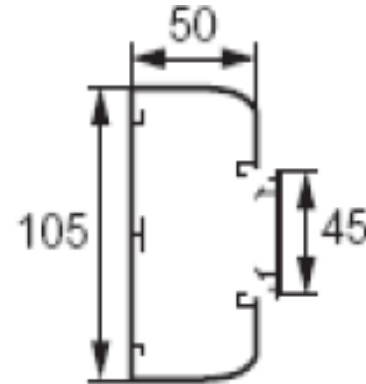

# Perimeter Solution

**Snap On DLP**  
**-Your Business in 5 Dimensions**

**50 x 130**

130X50

■ Optimum Ratio Aesthetic / Capacity

CABLE MANAGEMENT SYSTEMS

# Perimeter Solution

**Snap On DLP**  
**-Your Business in 5 Dimensions**

**50 x 105**

105X50

■ **Comfortable Solution for High Currents**

CABLE MANAGEMENT SYSTEMS

# Perimeter Solution

**Snap On DLP**  
**-Your Business in 5 Dimensions**

50 x 80

80X50

■ High Current Management with a low Visibility Design

CABLE MANAGEMENT SYSTEMS