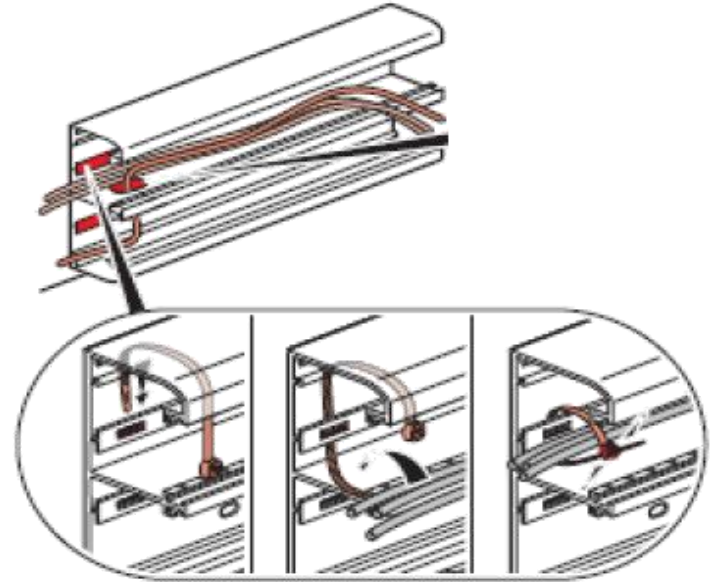

## Snap On DLP

-Accessories that makes the difference....

- Easy Cable Mgt Through Knockouts on Partition – Facilitates the passage of the cables between two compartments

# Perimeter Solution

**Snap On DLP**  
**-Accessories that makes the difference....**

■ The t-piece in the content of the trunking are provided with holes allowing the passage of a collar for the reserve of the cables inside the compartment.