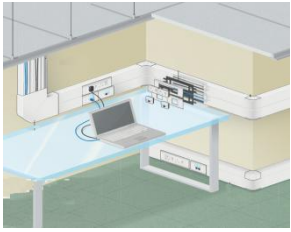

Perimeter Solution

Snap On DLP

-Accessories that makes the difference....

Flat Junction