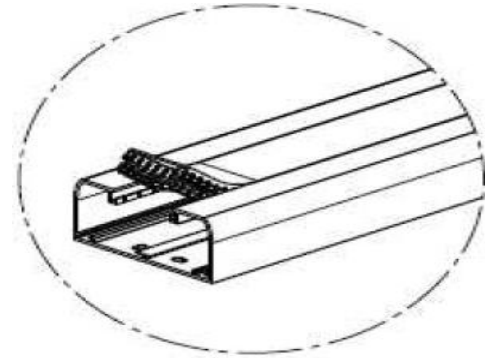

# Perimeter Solution

**Snap On DLP**  
**-Your Business in 5 Dimensions**

**50 x 145**

145X50

■ **High Capacity per Compartment**

CABLE MANAGEMENT SYSTEMS

# Perimeter Solution

**Snap On DLP**  
**-Your Business in 5 Dimensions**

**50 x 130**

130X50

■ Optimum Ratio Aesthetic / Capacity

CABLE MANAGEMENT SYSTEMS

# Perimeter Solution

**Snap On DLP**  
**-Your Business in 5 Dimensions**

**50 x 105**

105X50

■ **Comfortable Solution for High Currents**

CABLE MANAGEMENT SYSTEMS