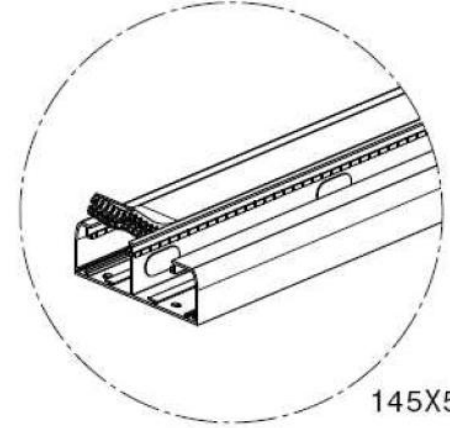

# Perimeter Solution

**Snap On DLP**  
**-Your Business in 5 Dimensions**

**50 x 180**

180X50

- Separated High and Low Currents (Standard and Tamperproof)

# Perimeter Solution

**Snap On DLP**  
**-Your Business in 5 Dimensions**

**50 x 145**

145X50

■ **High Capacity per Compartment**

CABLE MANAGEMENT SYSTEMS

# Perimeter Solution

**Snap On DLP**  
**-Your Business in 5 Dimensions**

**50 x 130**

130X50

■ Optimum Ratio Aesthetic / Capacity

CABLE MANAGEMENT SYSTEMS