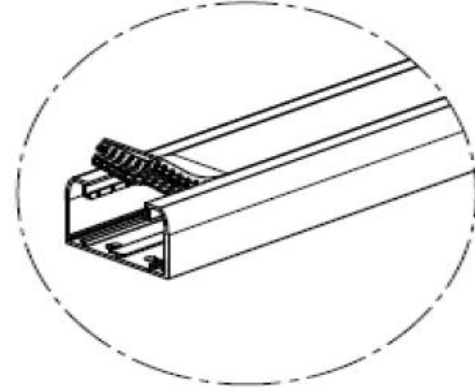

# Perimeter Solution

**Snap On DLP**  
**-Your Business in 5 Dimensions**

**50 x 130**

130X50

■ Optimum Ratio Aesthetic / Capacity

CABLE MANAGEMENT SYSTEMS

# Perimeter Solution

**Snap On DLP**  
**-Your Business in 5 Dimensions**

**50 x 105**

105X50

■ **Comfortable Solution for High Currents**

CABLE MANAGEMENT SYSTEMS

# Perimeter Solution

**Snap On DLP**  
**-Your Business in 5 Dimensions**

50 x 80

80X50

■ High Current Management with a low Visibility Design

CABLE MANAGEMENT SYSTEMS