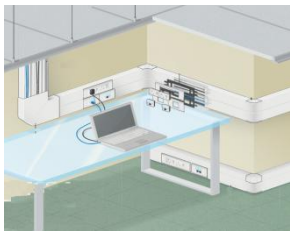

# Perimeter Solution

**Snap On DLP**  
**-Accessories that makes the difference....**

■ The t-piece in the content of the trunking are provided with holes allowing the passage of a collar for the reserve of the cables inside the compartment.