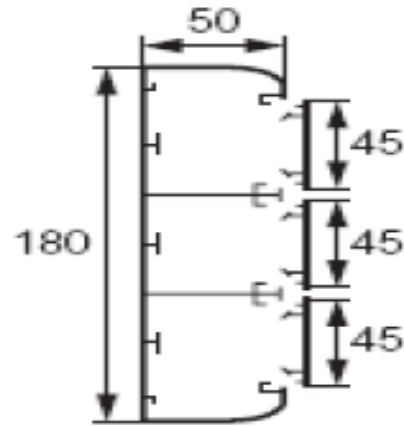

# Perimeter Solution

**Snap On DLP**  
**-Your Business in 5 Dimensions**

**50 x 180**

180X50

- Separated High and Low Currents (Standard and Tamperproof)