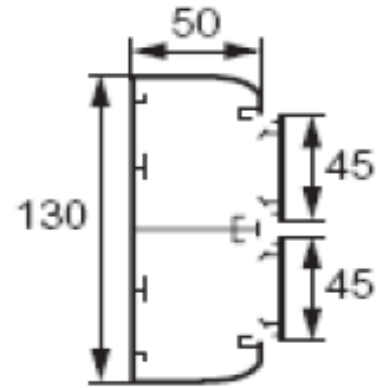

# Perimeter Solution

**Snap On DLP**  
**-Your Business in 5 Dimensions**

**50 x 180**

180X50

- Separated High and Low Currents (Standard and Tamperproof)

# Perimeter Solution

**Snap On DLP**  
**-Your Business in 5 Dimensions**

**50 x 145**

145X50

■ **High Capacity per Compartment**

CABLE MANAGEMENT SYSTEMS

# Perimeter Solution

**Snap On DLP**  
**-Your Business in 5 Dimensions**

**50 x 130**

130X50

■ Optimum Ratio Aesthetic / Capacity

CABLE MANAGEMENT SYSTEMS