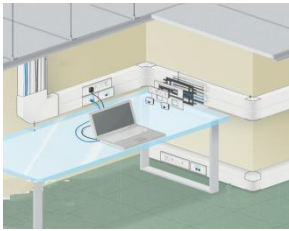

CABLE MANAGEMENT SYSTEMS

Perimeter Solution