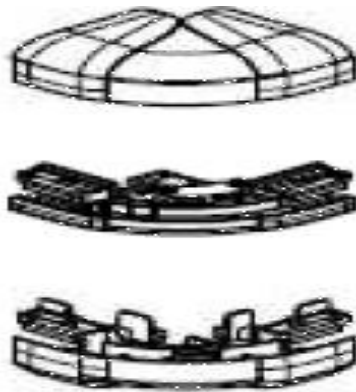

Internal Variable Angles

- 80 deg to 100 Deg