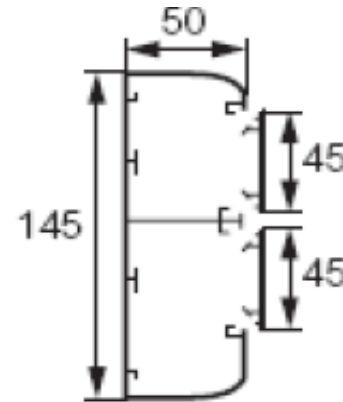

# Perimeter Solution

**Snap On DLP**  
**-Your Business in 5 Dimensions**

**50 x 180**

180X50

- Separated High and Low Currents (Standard and Tamperproof)

# Perimeter Solution

**Snap On DLP**  
**-Your Business in 5 Dimensions**

**50 x 145**

145X50

■ **High Capacity per Compartment**

CABLE MANAGEMENT SYSTEMS

# Perimeter Solution

**Snap On DLP**  
**-Your Business in 5 Dimensions**

**50 x 130**

130X50

■ Optimum Ratio Aesthetic / Capacity

CABLE MANAGEMENT SYSTEMS