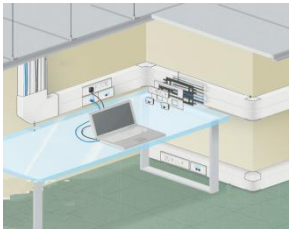

Perimeter Solution