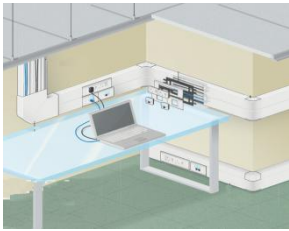

CABLE MANAGEMENT SYSTEMS

Perimeter Solution

Snap On DLP

-Accessories that makes the difference....

External Variable Angles

■ 85 deg to 120 Deg