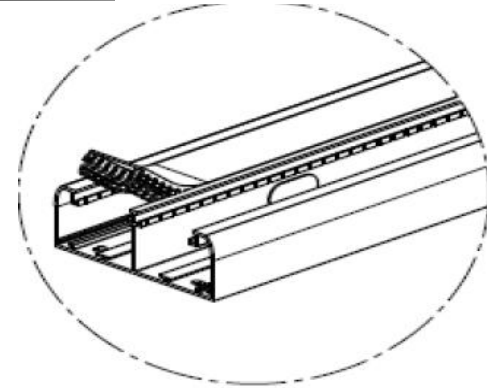

# Perimeter Solution

**Snap On DLP**  
**-Your Business in 5 Dimensions**

**50 x 180**

180X50

- Separated High and Low Currents (Standard and Tamperproof)

# Perimeter Solution

**Snap On DLP**  
**-Your Business in 5 Dimensions**

**50 x 145**

145X50

■ **High Capacity per Compartment**

CABLE MANAGEMENT SYSTEMS

# Perimeter Solution

**Snap On DLP**  
**-Your Business in 5 Dimensions**

**50 x 130**

130X50

■ Optimum Ratio Aesthetic / Capacity

CABLE MANAGEMENT SYSTEMS