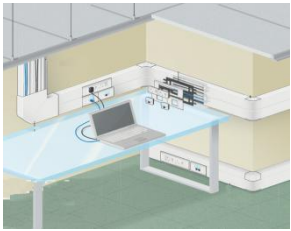

# Perimeter Solution

**Snap On DLP**  
**-Your Business in 5 Dimensions**

50 x 80

80X50

■ High Current Management with a low Visibility Design

CABLE MANAGEMENT SYSTEMS