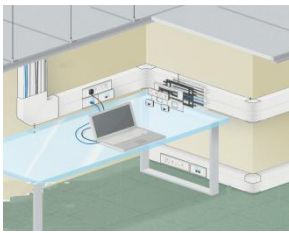

CABLE MANAGEMENT SYSTEMS

Perimeter Solution

Snap On DLP
-Your Business in 5 Dimensions