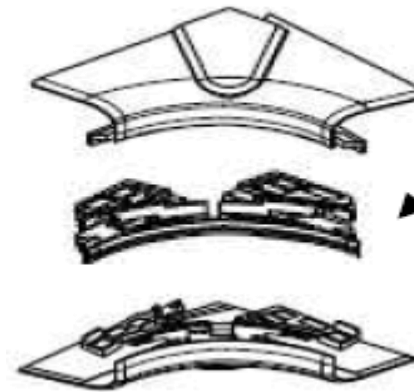

## Snap On DLP

-Accessories that makes the difference....

■ End Cap with Closing Piece

CABLE MANAGEMENT SYSTEMS

# Perimeter Solution

**Snap On DLP**

**-Accessories that makes the difference....**

**External Variable Angles**

■ 85 deg to 120 Deg

■ Delivered with 3 elements (2 compartments with partition junction)