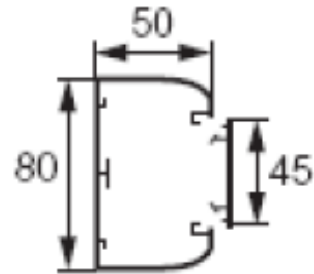

# Perimeter Solution

**Snap On DLP**  
**-Your Business in 5 Dimensions**

**50 x 130**

130X50

■ Optimum Ratio Aesthetic / Capacity

CABLE MANAGEMENT SYSTEMS

# Perimeter Solution

**Snap On DLP**  
**-Your Business in 5 Dimensions**

**50 x 105**

105X50

■ **Comfortable Solution for High Currents**

CABLE MANAGEMENT SYSTEMS

# Perimeter Solution

**Snap On DLP**  
**-Your Business in 5 Dimensions**

50 x 80

80X50

■ High Current Management with a low Visibility Design

CABLE MANAGEMENT SYSTEMS