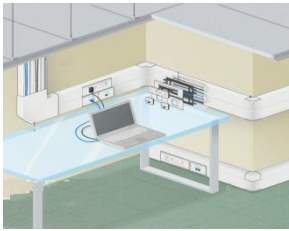

Perimeter Solution

Snap On DLP
-Your Business in 5 Dimensions